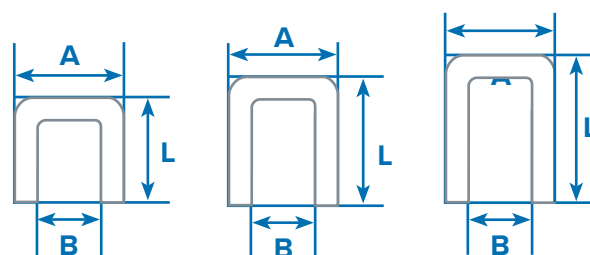

CLIPPER CHARACTERISTICS

| TYP 50 | Height | Width | Length | Weight |
|-----------------------|-------------------|-------------------|-------------------|----------------------|
| BCS-SC / BCS-SCA | 765 mm 30.12" | 240 mm 9.45" | 466 mm 18.34" | 11,6 kg 25.57 lbs |
| BCS-SC-H BCS-SCA-H | 1420mm 55.906" | 565 mm 22.244" | 330 mm 12.992" | 20,5 kg 44.09 lbs |

Pressure

max. 6 bar | max. 90 psi

Air consumption per cycle

4,2l Performance at 90 psi / 6.2 bar

Closure

Roll Clip

OPTIONAL EXTRAS

- Pneumatic knife – left or right
- Pressure regulator
- Automatic trigger for bag closure (BCS-SCA, BCS-SCA-H)
- Horizontal version (BCS-SC-H, BCS-SCA-H): adjustable stand

BECK CLIPS

XE-CAA (strip)

Made by BECK XE-CAA dimensions similar to E-200 series

| | | |
|-------------------|-----------|--------|
| A) Outside Crown | 13.40 mm | 0.527" |
| B) Inside Crown | 8.25 mm | 0.325" |
| L) Length | 10.50 mm | 0.413" |
| Magazine Capacity | 342 clips | |

XE-CBA (strip)

Made by BECK XE-CBA dimensions similar to E-210 series

| | | |
|-------------------|-----------|--------|
| A) Outside Crown | 13.40 mm | 0.527" |
| B) Inside Crown | 8.25 mm | 0.325" |
| L) Length | 12.00 mm | 0.472" |
| Magazine Capacity | 342 clips | |